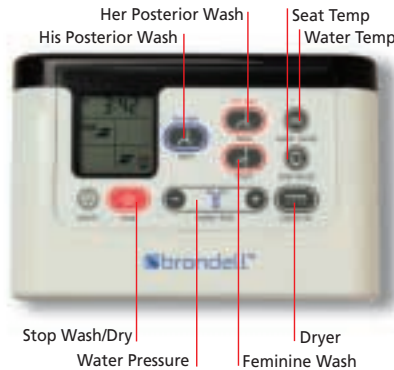

HOW IT WORKS

Swash™ 600 remote control

Dual retractable self-cleaning wands