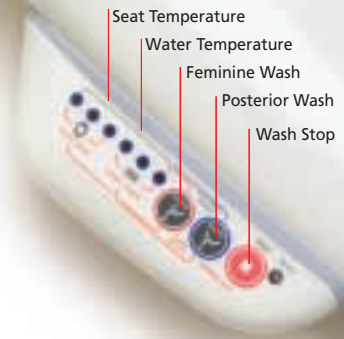

Swash™ 600 & 400 key features:

- Posterior and feminine warm-water wash
- Dual self-cleaning wash wands
- Comfortable temperature-controlled heated seat
- Sleek efficient design fits most North American toilets
- Gentle closing seat and lid
- Germ-resistant seat

Swash™ 600

Advanced Swash™ technology plus premium comfort features:

- Remote control (wall mounted or hand operated)
- Temperature-controlled warm-air dryer

Swash™ 400

Essential Swash™ technology featuring:

- Exceptional functionality at an entry-level price
- Single unit design with side-mounted control panel

Swash™ 400 attached control